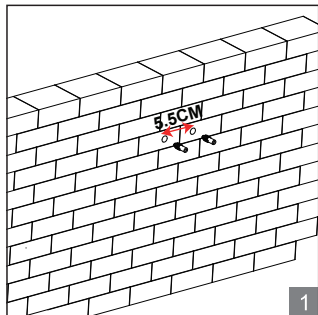

210*148MM

rabalux®

LED Foldable Solar Flood Light

77159 77160

71159: 5.5CM
71160: 7.5CM

6-8H

Start: <10lux
120x30s

Auto ON:
Auto OFF: 30s