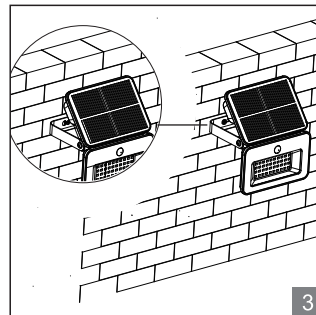

210*148MM

rabalux®

LED Foldable Solar Flood Light

77159 77160

71159: 5.5CM
71160: 7.5CM

6-8H

Start: <10lux
120x30s

Auto ON:
Auto OFF: 30s