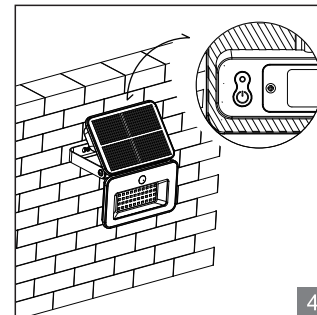

210*148MM

rabalux®

LED Foldable Solar Flood Light

77159 77160

71159: 5.5CM
71160: 7.5CM

6-8H

Start: <10lux
120x30s

Auto ON:
Auto OFF: 30s