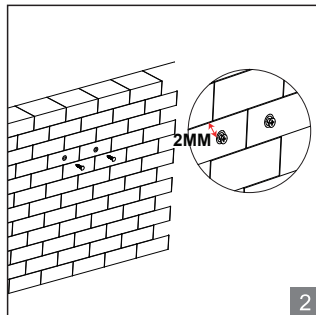

210*148MM

rabalux®

LED Foldable Solar Flood Light

77159 77160

71159: 5.5CM
71160: 7.5CM

6-8H

Start: <10lux
120x30s

Auto ON:
Auto OFF: 30s