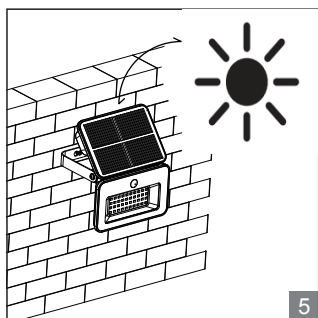

210*148MM

rabalux®

LED Foldable Solar Flood Light

77159 77160

71159: 5.5CM
71160: 7.5CM

6-8H

Start: <10lux
120x30s

Auto ON:
Auto OFF: 30s