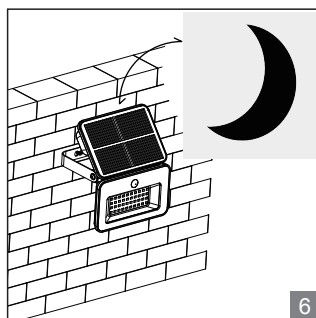

210*148MM

rabalux®

LED Foldable Solar Flood Light

77159 77160

71159: 5.5CM
71160: 7.5CM

6-8H

Start: <10lux
120x30s

Auto ON:
Auto OFF: 30s