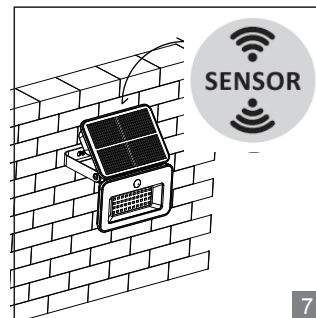

210*148MM

rabalux®

LED Foldable Solar Flood Light

77159 77160

71159: 5.5CM
71160: 7.5CM

6-8H

Start: <10lux
120x30s

Auto ON:
Auto OFF: 30s