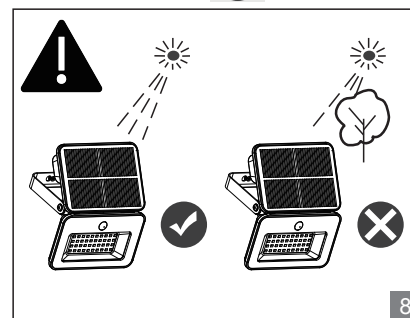

210*148MM

rabalux®

LED Foldable Solar Flood Light

77159 77160

71159: 5.5CM
71160: 7.5CM

6-8H

Start: <10lux
120x30s

Auto ON:
Auto OFF: 30s